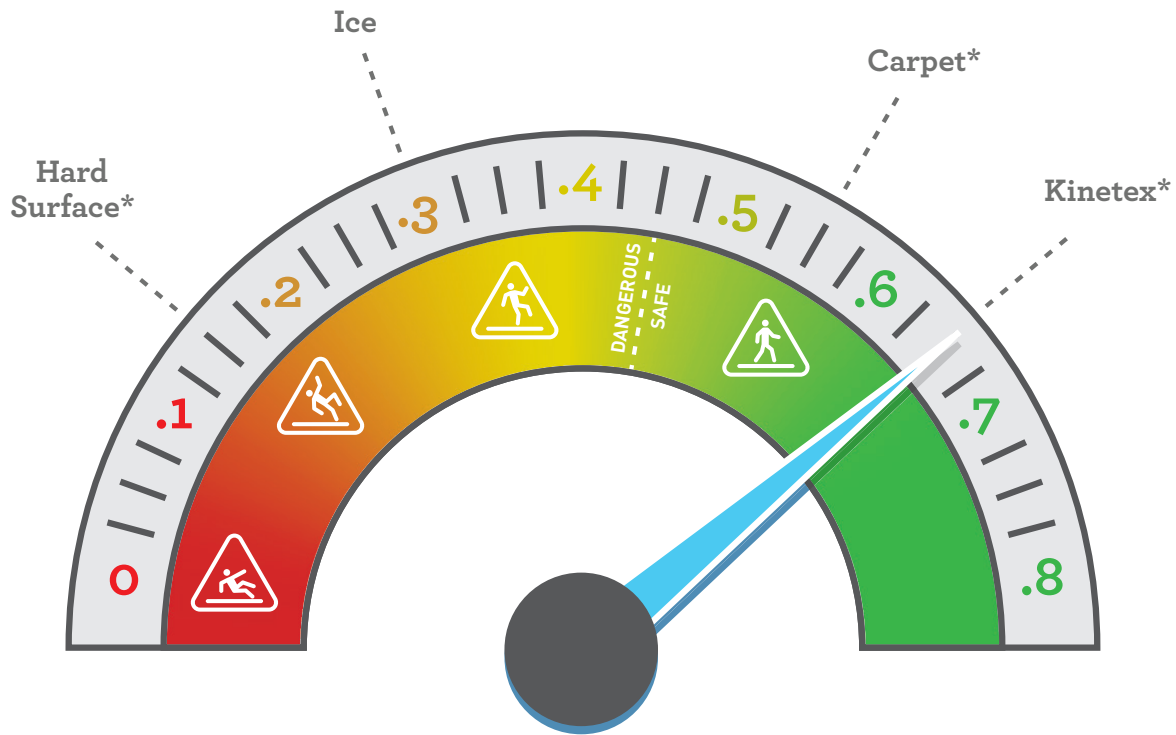

School Safety First

Coefficient of Friction

*wet soapy surfaces

Kinetex is the only wall-to-wall textile floor covering certified as High-Traction by the National Floor Safety Institute.

- Slip/fall injuries are an expensive problem, costing schools tens of millions of dollars every year.
- You can prevent injuries — and save money — by choosing Kinetex, a safer flooring solution for school campuses.
- Learn more about Kinetex High-Traction Certified flooring at jjflooringgroup.com/kinetex/edu